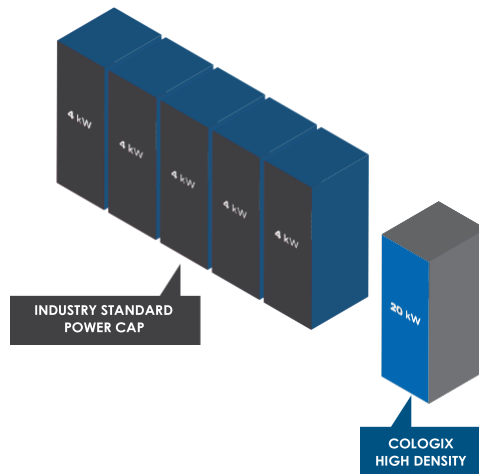

High Density Colocation

Our 20 kW per cabinet solutions breaks the industry standard power cap of 4 kW, allowing you to get more efficient use out of your colocation space. This allows you to consolidate multiple cabinets of older servers into a reduced footprint, freeing existing cabinets for growth or cage consolidation.