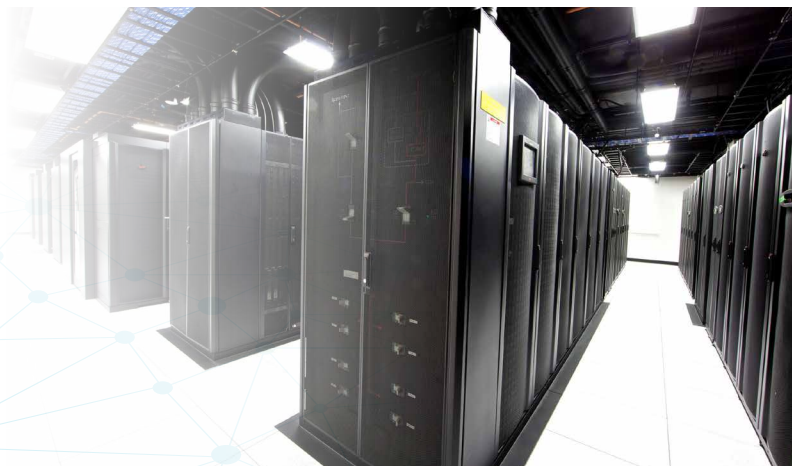

Power

UPS:	N+1
Load Design:	Up to 7 kW
Configurations:	N+1, high density generator
ATS:	Yes
Battery Redundancy:	Yes, onsite diesel backup
Utility Power:	JCP&L

Connectivity

Meet-Me-Room (MMR):	No
Number of Networks:	13+ unique network providers
Network Neutral:	Yes
Fiber Entrance:	Yes, diverse building fiber entrances & risers
Cross Connects:	Copper
Metro Connect:	Yes, connectivity to major NYC & New Jersey carrier hotels
Communication:	Internet bandwidth services available