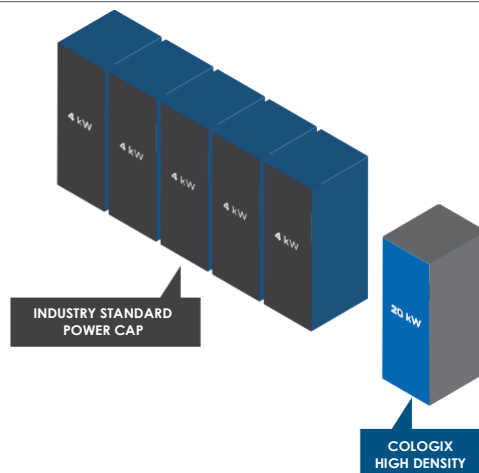

## High Density Colocation

Our 20 kW per cabinet solutions breaks the industry standard power cap of 4 kW, allowing you to get more efficient use out of your colocation space. This allows you to consolidate multiple cabinets of older servers into a reduced footprint, freeing existing cabinets for growth or cage consolidation.