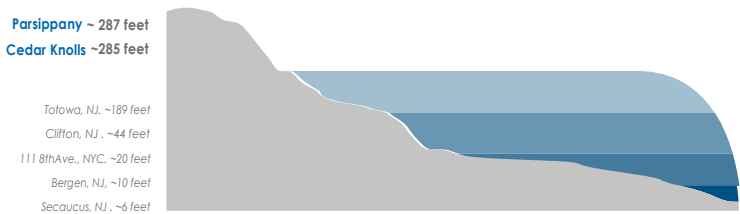

Location, Location, Location

Our data center is strategically located in Parsippany NJ, a low crime neighborhood 30 miles outside of NYC. Parsippany is situated well above the FEMA 500 year flood plain, and our center remained safe, dry and accessible during all hurricanes and nor'easters, including Superstorm Sandy.