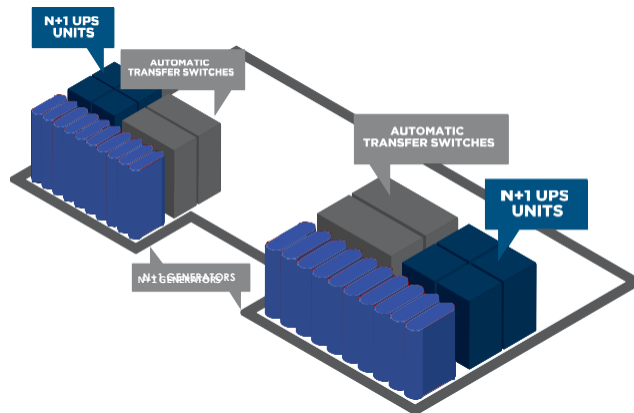

## High Density Colocation

Our 20 kW per cabinet solutions breaks the industry standard power cap of 4 kW, allowing you to get more efficient use out of your colocation space. This allows you to consolidate multiple cabinets of older servers into a reduced footprint, freeing existing cabinets for growth or cage consolidation.