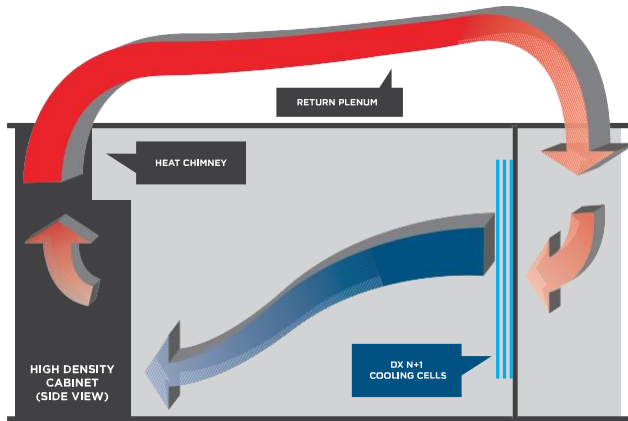

## Data Center Highlights

- 120,000 Square Feet
- 100% SLA Uptime Guarantee
- High Density 20 kW Cabinets
- SOC 1 (ISAE18/ISAE3402), SOC 2, HIPAA, PCI DSS
- Biometric Authentication
- Multiple 2(N+1) Redundant Power Systems
- Carrier Neutral
- Above FEMA 500 Year Flood Plain

## High Density Cooling

Rather than focusing on the cold air, our high density cooling systems capture hot air before it enters the data center, which results in a dramatic increase in operational efficiency. Heat chimneys duct exhaust directly from the racks to a room-based cooling system, so the cool-air environment is no longer contaminated with hot air, and we no longer have to provide air colder than necessary to compensate for the mixing.